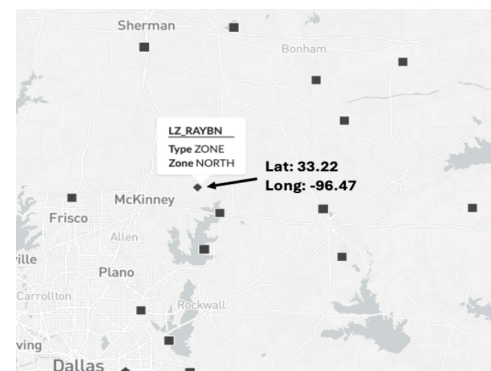

Power Market Geo Dataset

COMPREHENSIVE COVERAGE OF GEOGRAPHICAL LOCATION DATA

The [Power Market Geo Dataset](#) offers top-tier geographical location data that is essential for understanding market fundamentals around assets and trading positions.

The comprehensive coverage of latitude and longitude data for price nodes, power plants, bus nodes, transmission facilities, transmission stations, and weather stations for all ISOs, empowers you to make informed decisions with confidence. Create data visualizations, site new assets, supplement internal geographic information systems (GIS), and use this as an input for artificial intelligence/machine learning forecasting. The ready-to-use data is backed by a team of experts who are solely dedicated to mapping, monitoring, and keeping this location data current.

Capabilities

- Build visualizations and examine geographic market risk on a map
- Programmatically find proxy nodes to asset locations under evaluation
- Find the nearest weather station to the price node or spread being traded and understand the exposure to weather volatility and wind-driven congestion
- Use the price node to weather station object relationship to understand the impact of weather on prices